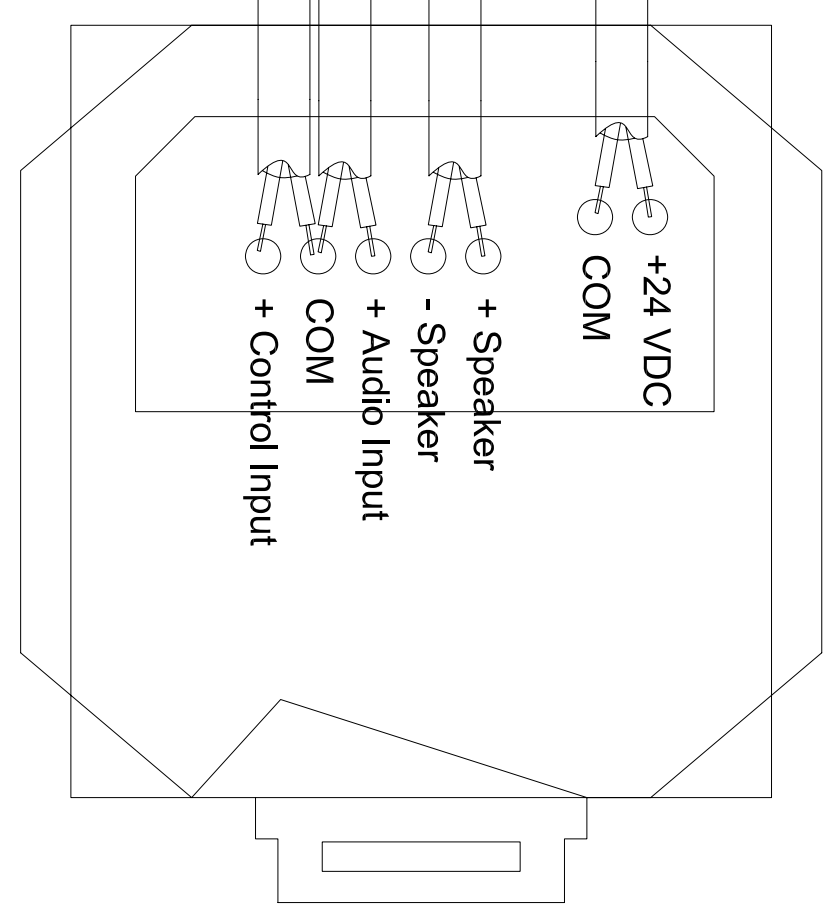

24V Power Supply

CAT 5

Speaker (min 4 Ω)

14/16 AWG Speaker Wire

CAT 5

CAT 5

CAT 5

Power Amplifier (EAUAMP10DCHSW)

Company Name

Address

Project Name	Sheet Number
Date xx - xx - 2010	
Scale	