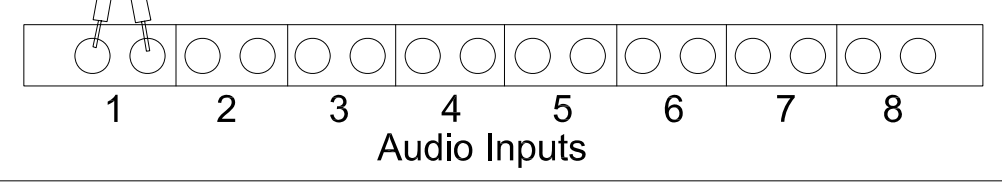

24V Power Supply

CAT 5

Speaker (min 4 Ω)

14/16 AWG Speaker Wire

CAT 5

CAT 5

CAT 5

Power Amplifier (EAUAMP10DCHSW)