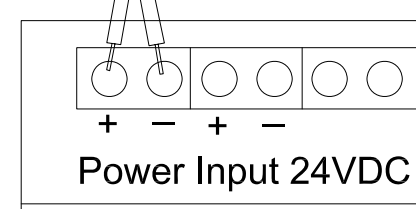

24V Power Supply

CAT 5

Speaker (min 4 Ω)

14/16 AWG Speaker Wire

CAT 5

CAT 5

CAT 5

Power Amplifier (EAUAMP10DCHSW)